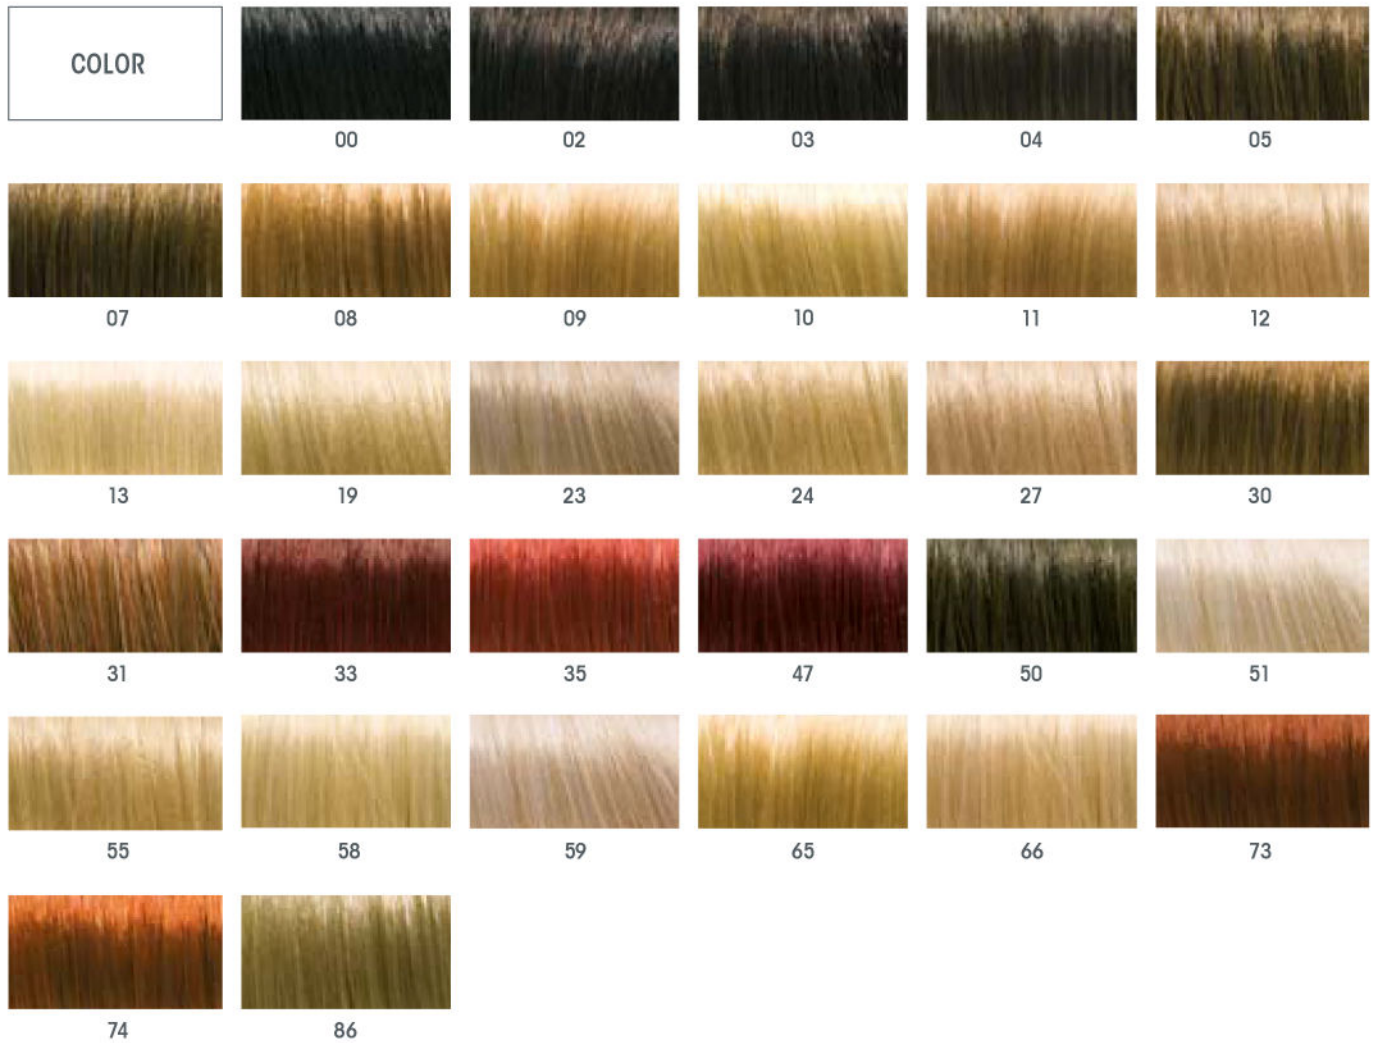

FreeStyler - Colors

STRAND SIZE NO (Normal) / CP (Comfort Point)

* Only in strand size CP and length 16"

Hair Quality & Lengths

5 STARS 12" / 16" / 20"

7 STARS 10" / 14" / 18" / 22"

STRAND SIZE ME (Medium / Nano)

COLOR	00/00	02/00	02/04	03/02	03/05	
Base/Blend	03/07	04/05	05/07	07/08	08/08	08A/08A*
08/19	09/10	10/13	10/19	13/13	19/19	
19/23	27/19	27/27	33/33	35/35	47/47	
55/66	58/58	59/59	65/09	65/13	66/65	
73/74	86/58	86/86				

*Only 5 STARS quality;

Hair Quality & Lengths

5 STAR 12" / 16" / 20"

7 STAR 10" / 14" / 18" / 22"

ROOT SHADOW - STRAND SIZE ME (Medium / Nano)

ROOT	LONG 03 SHORT	LONG 03 SHORT	LONG 08A SHORT	LONG 08A SHORT	LONG 08A SHORT	LONG 08A SHORT	LONG 08A SHORT	LONG 08A SHORT	LONG 08A SHORT							
COLOR	07/08	07/08	08/08	08/08	10/19	10/19	19/23	19/23	27/19	27/19	55/66	55/66	59/59	59/59	86/58	86/58
Base/Blend																

Hair quality & Lengths

ROOT SHADOW: 5 STAR 12" / 16" / 20" / 24"

Additional colors, lengths and qualities are available by special order!

Please note: Printed colors usually deviate slightly from the color of the actual hair, therefore always use the Hairdreams Color Ring to select your colors. In addition, the selection of available colors may change due to changes in client request and demand.